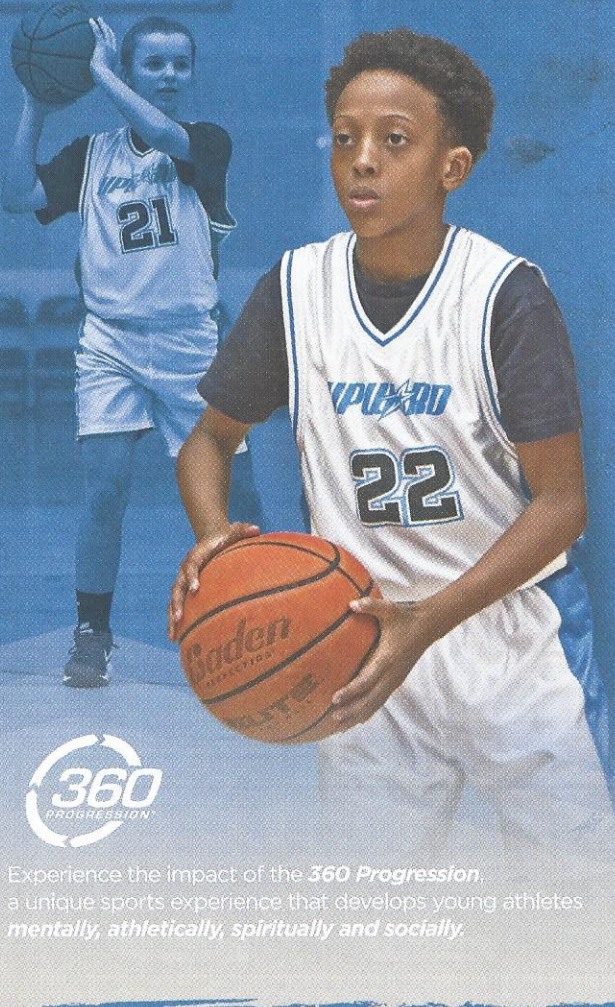

BASKETBALL LEAGUE

UPWARD SPORTS  
**PLAY WITH PURPOSE**

Experience the impact of the *360 Progression*, a unique sports experience that develops young athletes *mentally, athletically, spiritually and socially.*